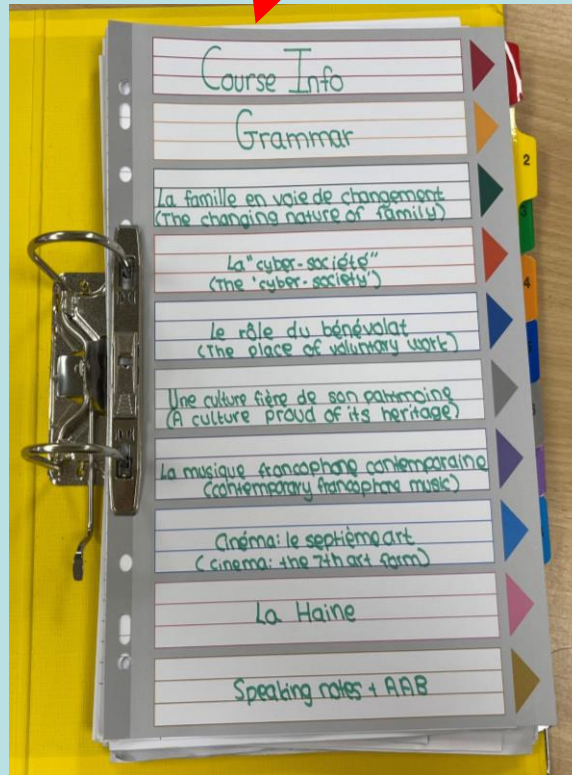

Each student in Year 12 has a folder, well-labelled dividers and a support booklet.

A homework diligence grade is given.

Symbols are used to highlight where errors are. A list of symbols can be found in students' exercise book.

A general comment and targets are given. Specific feedback tasks to help students to improve.

As with classwork and homework, full corrections should have also been completed.