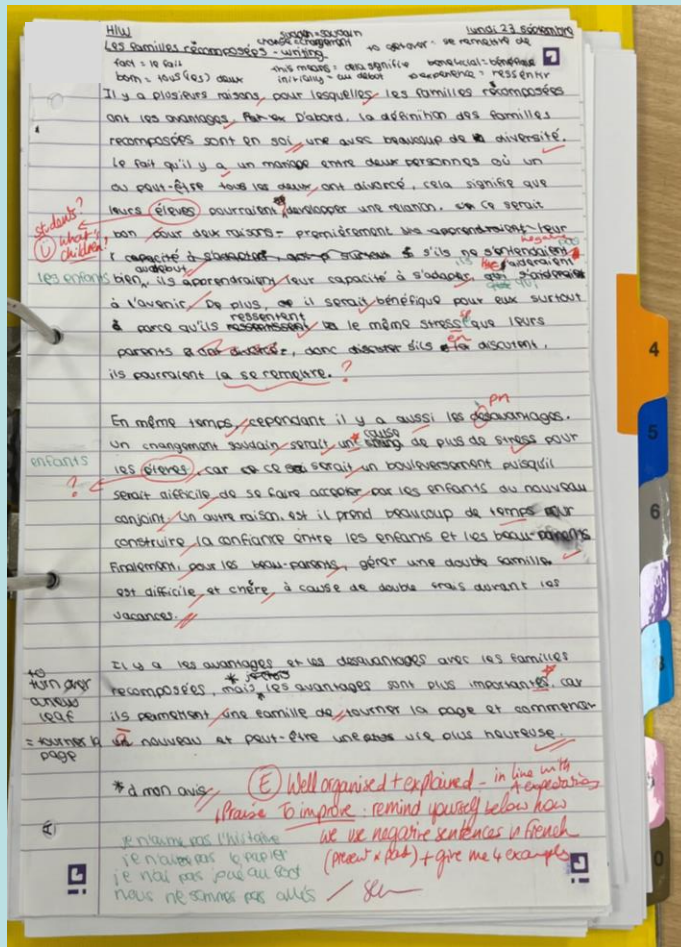

Each student in Year 12 has a folder, well-labelled dividers and a support booklet.

A homework diligence grade is given.

Symbols are used to highlight where errors are. A list of symbols can be found in students' exercise book.

A general comment and targets are given. Specific feedback tasks to help students to improve.

As with classwork and homework, full corrections should have also been completed.