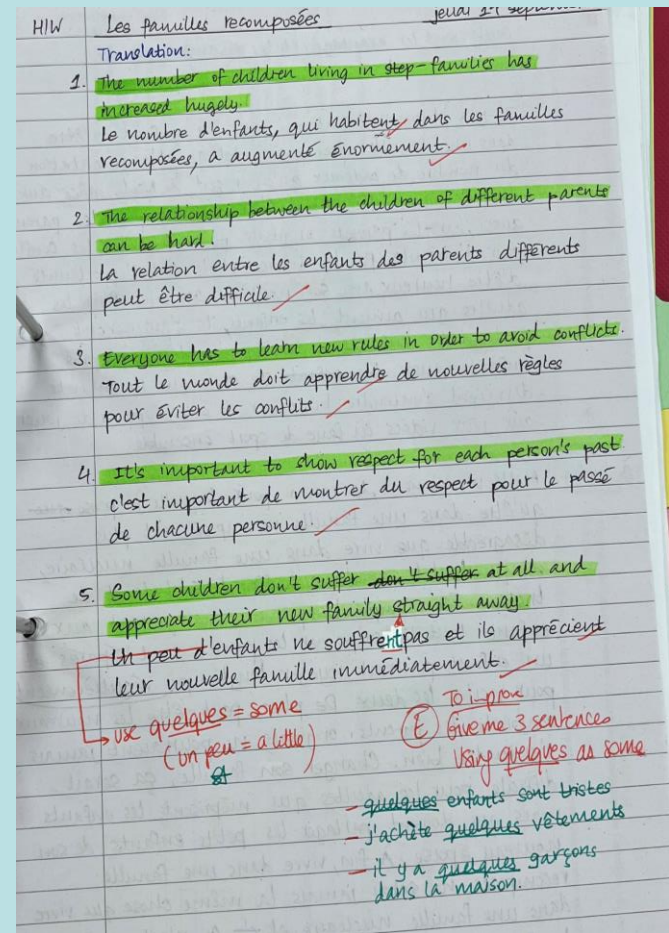

Each student in Year 12 has a folder, well-labelled dividers and a support booklet.

A homework diligence grade is given.

Symbols are used to highlight where errors are. A list of symbols can be found in students' exercise book.

A general comment and targets are given. Specific feedback tasks to help students to improve.

As with classwork and homework, full corrections should have also been completed.